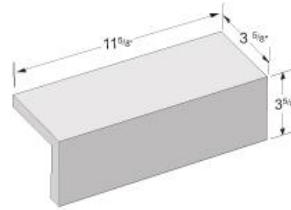

METROBRICK® SIZES

Modular
2 1/4" x 7 5/8"

Modular Corner
2 1/4" x 3 5/8" x 7 5/8"

Modular Edge Cap
2 1/4" x 3 5/8" x 7 5/8"

135° Modular Corner
2 1/4" x 3 5/8" x 7 5/8"

Norman
2 1/4" x 11 5/8"

Norman Corner
2 1/4" x 3 5/8" x 11 5/8"

Norman Edge Cap
3 5/8" x 2 1/4" x 11 5/8"

Utility
3 5/8" x 11 5/8"

Utility Corner
3 5/8" x 3 5/8" x 11 5/8"

Utility Edge Cap
3 5/8" x 3 5/8" x 11 5/8"