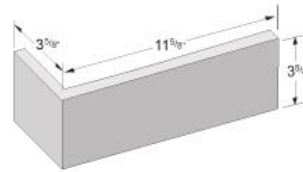

METROBRICK® SIZES

Modular
2 1/4" x 7 5/8"

Modular Corner
2 1/4" x 3 5/8" x 7 5/8"

Modular Edge Cap
2 1/4" x 3 5/8" x 7 5/8"

135° Modular Corner
2 1/4" x 3 5/8" x 7 5/8"

Norman
2 1/4" x 11 5/8"

Norman Corner
2 1/4" x 3 5/8" x 11 5/8"

Norman Edge Cap
3 5/8" x 2 1/4" x 11 5/8"

Utility
3 5/8" x 11 5/8"

Utility Corner
3 5/8" x 3 5/8" x 11 5/8"

Utility Edge Cap
3 5/8" x 3 5/8" x 11 5/8"