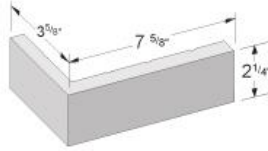

METROBRICK® SIZES

Modular
2 1/4" x 7 5/8"

Modular Corner
2 1/4" x 3 5/8" x 7 5/8"

Modular Edge Cap
2 1/4" x 3 5/8" x 7 5/8"

135° Modular Corner
2 1/4" x 3 5/8" x 7 5/8"

Norman
2 1/4" x 11 5/8"

Norman Corner
2 1/4" x 3 5/8" x 11 5/8"

Norman Edge Cap
3 5/8" x 2 1/4" x 11 5/8"

Utility
3 5/8" x 11 5/8"

Utility Corner
3 5/8" x 3 5/8" x 11 5/8"

Utility Edge Cap
3 5/8" x 3 5/8" x 11 5/8"