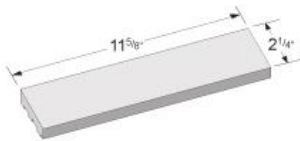

METROBRICK® SIZES

Modular
2 1/4" x 7 5/8"

Modular Corner
2 1/4" x 3 5/8" x 7 5/8"

Modular Edge Cap
2 1/4" x 3 5/8" x 7 5/8"

135° Modular Corner
2 1/4" x 3 5/8" x 7 5/8"

Norman
2 1/4" x 11 5/8"

Norman Corner
2 1/4" x 3 5/8" x 11 5/8"

Norman Edge Cap
3 5/8" x 2 1/4" x 11 5/8"

Utility
3 5/8" x 11 5/8"

Utility Corner
3 5/8" x 3 5/8" x 11 5/8"

Utility Edge Cap
3 5/8" x 3 5/8" x 11 5/8"