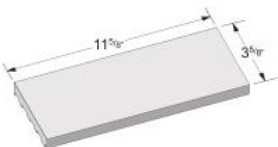

METROBRICK® SIZES

Modular
2 1/4" x 7 5/8"

Modular Corner
2 1/4" x 3 5/8" x 7 5/8"

Modular Edge Cap
2 1/4" x 3 5/8" x 7 5/8"

135° Modular Corner
2 1/4" x 3 5/8" x 7 5/8"

Norman
2 1/4" x 11 5/8"

Norman Corner
2 1/4" x 3 5/8" x 11 5/8"

Norman Edge Cap
3 5/8" x 2 1/4" x 11 5/8"

Utility
3 5/8" x 11 5/8"

Utility Corner
3 5/8" x 3 5/8" x 11 5/8"

Utility Edge Cap
3 5/8" x 3 5/8" x 11 5/8"