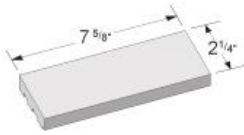

METROBRICK® SIZES

Modular
2 1/4" x 7 5/8"

Modular Corner
2 1/4" x 3 5/8" x 7 5/8"

Modular Edge Cap
2 1/4" x 3 5/8" x 7 5/8"

135° Modular Corner
2 1/4" x 3 5/8" x 7 5/8"

Norman
2 1/4" x 11 5/8"

Norman Corner
2 1/4" x 3 5/8" x 11 5/8"

Norman Edge Cap
3 5/8" x 2 1/4" x 11 5/8"

Utility
3 5/8" x 11 5/8"

Utility Corner
3 5/8" x 3 5/8" x 11 5/8"

Utility Edge Cap
3 5/8" x 3 5/8" x 11 5/8"