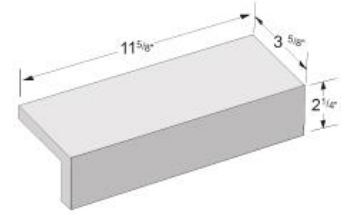

METROBRICK® SIZES

Modular
2 1/4" x 7 5/8"

Modular Corner
2 1/4" x 3 5/8" x 7 5/8"

Modular Edge Cap
2 1/4" x 3 5/8" x 7 5/8"

135° Modular Corner
2 1/4" x 3 5/8" x 7 5/8"

Norman
2 1/4" x 11 5/8"

Norman Corner
2 1/4" x 3 5/8" x 11 5/8"

Norman Edge Cap
3 5/8" x 2 1/4" x 11 5/8"

Utility
3 5/8" x 11 5/8"

Utility Corner
3 5/8" x 3 5/8" x 11 5/8"

Utility Edge Cap
3 5/8" x 3 5/8" x 11 5/8"