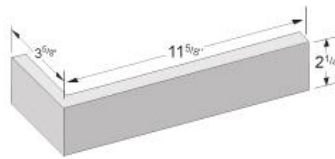

METROBRICK® SIZES

Modular
2 1/4" x 7 5/8"

Modular Corner
2 1/4" x 3 5/8" x 7 5/8"

Modular Edge Cap
2 1/4" x 3 5/8" x 7 5/8"

135° Modular Corner
2 1/4" x 3 5/8" x 7 5/8"

Norman
2 1/4" x 11 5/8"

Norman Corner
2 1/4" x 3 5/8" x 11 5/8"

Norman Edge Cap
3 5/8" x 2 1/4" x 11 5/8"

Utility
3 5/8" x 11 5/8"

Utility Corner
3 5/8" x 3 5/8" x 11 5/8"

Utility Edge Cap
3 5/8" x 3 5/8" x 11 5/8"