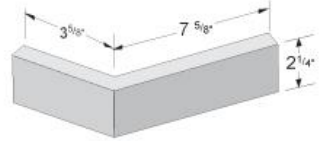

METROBRICK® SIZES

Modular
2 1/4" x 7 5/8"

Modular Corner
2 1/4" x 3 5/8" x 7 5/8"

Modular Edge Cap
2 1/4" x 3 5/8" x 7 5/8"

135° Modular Corner
2 1/4" x 3 5/8" x 7 5/8"

Norman
2 1/4" x 11 5/8"

Norman Corner
2 1/4" x 3 5/8" x 11 5/8"

Norman Edge Cap
3 5/8" x 2 1/4" x 11 5/8"

Utility
3 5/8" x 11 5/8"

Utility Corner
3 5/8" x 3 5/8" x 11 5/8"

Utility Edge Cap
3 5/8" x 3 5/8" x 11 5/8"