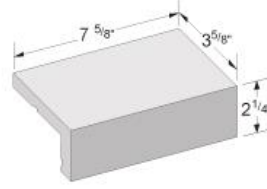

METROBRICK® SIZES

Modular
2 1/4" x 7 5/8"

Modular Corner
2 1/4" x 3 5/8" x 7 5/8"

Modular Edge Cap
2 1/4" x 3 5/8" x 7 5/8"

135° Modular Corner
2 1/4" x 3 5/8" x 7 5/8"

Norman
2 1/4" x 11 5/8"

Norman Corner
2 1/4" x 3 5/8" x 11 5/8"

Norman Edge Cap
3 5/8" x 2 1/4" x 11 5/8"

Utility
3 5/8" x 11 5/8"

Utility Corner
3 5/8" x 3 5/8" x 11 5/8"

Utility Edge Cap
3 5/8" x 3 5/8" x 11 5/8"