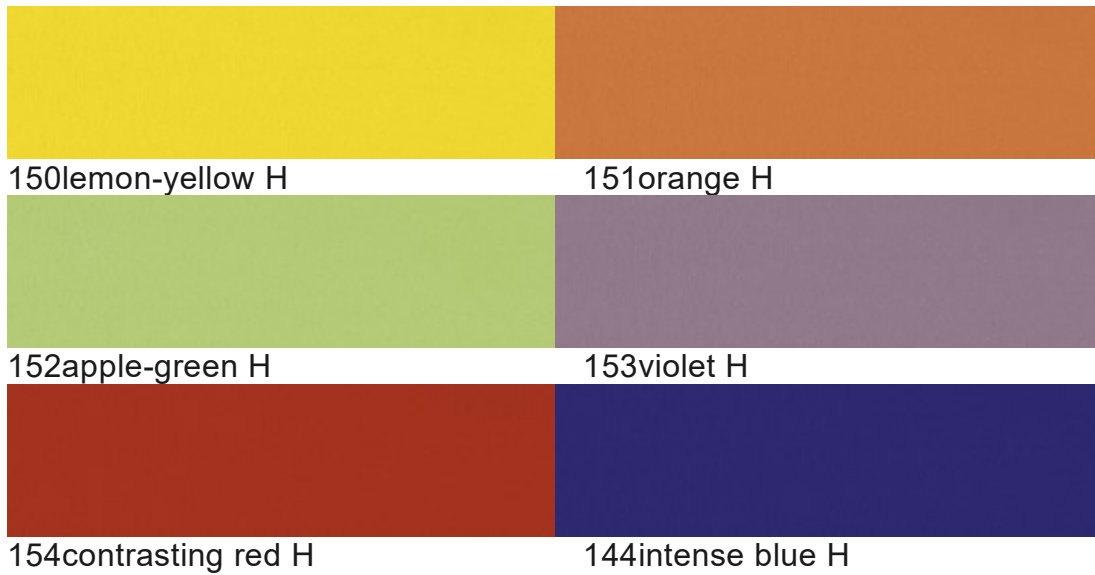

6262grey 2 H

6263grey 3 H

6264grey 4 H

6265grey 5 H

6271blue 1 H

6272blue 2 H

6273blue 3 H

6274blue 4 H

6275blue 5 H

6281green 1 H

6282green 2 H

6283green 3 H

6284green 4 H

6285green 5 H

4230glacier-white, glossy H

4234chalk-white, matt H

4530black, glossy H

4534black, matt H

SpectraView contrasting colors (glazed, glossy)

Natura (unglazed)

	
407white / white H	410Ncream / cream H
	
411ochre / ochre H	412salmon / salmon H
	
396salmon-red / salmon-red H	403red / red H
	
397brick-red / brick-red H	408red-brown / red-brown H
	
418brown / brown H	414light-grey / light-grey H
	
409iron-grey / iron-grey H	415Nvulcan-grey / vulcan-grey H
	
419black / black H	416smoky-blue / smoky-blue H
	
417patina-green / patina-green H	

Milan, Quarzit and Savona are Digital Print colors. In principle it can be print on all surfaces. But the design can change or become deformed. In some cases, small stripes can be visible on darker colors.