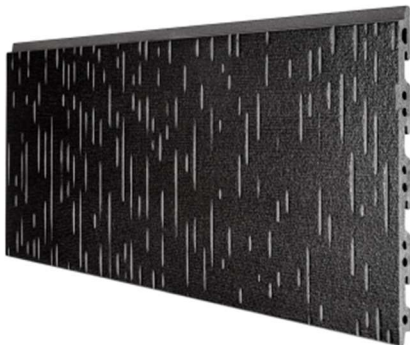

1146Oak natural oak H

1147Oak anthracite oak H

1165Driftwood grey-brown H

1170Bosco 1 H

1171Bosco 2 H

1172Bosco 3 H

**Textures/Surfaces

Panel with irregular grooves

Grooved Panel

Grooved panel positive

Canyon

Kaijo

Shed Profile

New Wave

Smooth

Brushed surface

Stripy pattern

Sine wave

Texture Notes:

Not all colors work with all surfaces.

Rockface, Mega, Haze and Stonewall are Rotocolor colors.

As the design is created with a roll it is obvious that they can only be printed on smooth surfaces and can't be used on groove positive, stripy pattern, NewWave, SineWave, Shed, Canyon and probably Kaijo profiles.