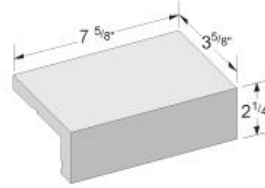

# METROBRICK® SIZES

**Modular**  
2 1/4" x 7 5/8"

**Modular Corner**  
2 1/4" x 3 5/8" x 7 5/8"

**Modular Edge Cap**  
2 1/4" x 3 5/8" x 7 5/8"

**135° Modular Corner**  
2 1/4" x 3 5/8" x 7 5/8"

**Norman**  
2 1/4" x 11 5/8"

**Norman Corner**  
2 1/4" x 3 5/8" x 11 5/8"

**Norman Edge Cap**  
3 5/8" x 2 1/4" x 11 5/8"

**Utility**  
3 5/8" x 11 5/8"

**Utility Corner**  
3 5/8" x 3 5/8" x 11 5/8"

**Utility Edge Cap**  
3 5/8" x 3 5/8" x 11 5/8"