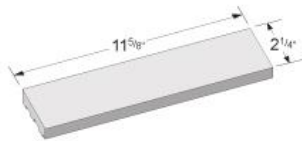

# METROBRICK® SIZES

**Modular**  
2 1/4" x 7 5/8"

**Modular Corner**  
2 1/4" x 3 5/8" x 7 5/8"

**Modular Edge Cap**  
2 1/4" x 3 5/8" x 7 5/8"

**135° Modular Corner**  
2 1/4" x 3 5/8" x 7 5/8"

**Norman**  
2 1/4" x 11 5/8"

**Norman Corner**  
2 1/4" x 3 5/8" x 11 5/8"

**Norman Edge Cap**  
3 5/8" x 2 1/4" x 11 5/8"

**Utility**  
3 5/8" x 11 5/8"

**Utility Corner**  
3 5/8" x 3 5/8" x 11 5/8"

**Utility Edge Cap**  
3 5/8" x 3 5/8" x 11 5/8"