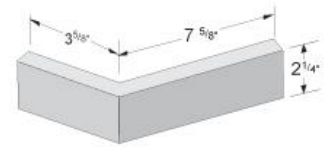

# METROBRICK® SIZES

**Modular**  
2 1/4" x 7 5/8"

**Modular Corner**  
2 1/4" x 3 5/8" x 7 5/8"

**Modular Edge Cap**  
2 1/4" x 3 5/8" x 7 5/8"

**135° Modular Corner**  
2 1/4" x 3 5/8" x 7 5/8"

**Norman**  
2 1/4" x 11 5/8"

**Norman Corner**  
2 1/4" x 3 5/8" x 11 5/8"

**Norman Edge Cap**  
3 5/8" x 2 1/4" x 11 5/8"

**Utility**  
3 5/8" x 11 5/8"

**Utility Corner**  
3 5/8" x 3 5/8" x 11 5/8"

**Utility Edge Cap**  
3 5/8" x 3 5/8" x 11 5/8"