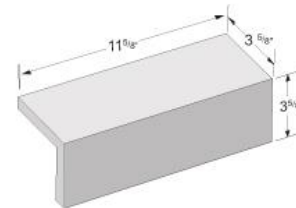

# METROBRICK® SIZES

**Modular**  
2 1/4" x 7 5/8"

**Modular Corner**  
2 1/4" x 3 5/8" x 7 5/8"

**Modular Edge Cap**  
2 1/4" x 3 5/8" x 7 5/8"

**135° Modular Corner**  
2 1/4" x 3 5/8" x 7 5/8"

**Norman**  
2 1/4" x 11 5/8"

**Norman Corner**  
2 1/4" x 3 5/8" x 11 5/8"

**Norman Edge Cap**  
3 5/8" x 2 1/4" x 11 5/8"

**Utility**  
3 5/8" x 11 5/8"

**Utility Corner**  
3 5/8" x 3 5/8" x 11 5/8"

**Utility Edge Cap**  
3 5/8" x 3 5/8" x 11 5/8"