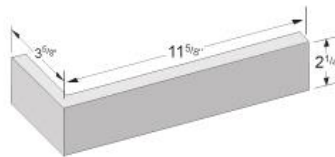

# METROBRICK® SIZES

**Modular**  
2 1/4" x 7 5/8"

**Modular Corner**  
2 1/4" x 3 5/8" x 7 5/8"

**Modular Edge Cap**  
2 1/4" x 3 5/8" x 7 5/8"

**135° Modular Corner**  
2 1/4" x 3 5/8" x 7 5/8"

**Norman**  
2 1/4" x 11 5/8"

**Norman Corner**  
2 1/4" x 3 5/8" x 11 5/8"

**Norman Edge Cap**  
3 5/8" x 2 1/4" x 11 5/8"

**Utility**  
3 5/8" x 11 5/8"

**Utility Corner**  
3 5/8" x 3 5/8" x 11 5/8"

**Utility Edge Cap**  
3 5/8" x 3 5/8" x 11 5/8"