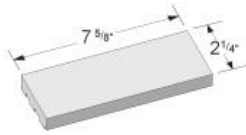

# METROBRICK® SIZES

**Modular**  
2 1/4" x 7 5/8"

**Modular Corner**  
2 1/4" x 3 5/8" x 7 5/8"

**Modular Edge Cap**  
2 1/4" x 3 5/8" x 7 5/8"

**135° Modular Corner**  
2 1/4" x 3 5/8" x 7 5/8"

**Norman**  
2 1/4" x 11 5/8"

**Norman Corner**  
2 1/4" x 3 5/8" x 11 5/8"

**Norman Edge Cap**  
3 5/8" x 2 1/4" x 11 5/8"

**Utility**  
3 5/8" x 11 5/8"

**Utility Corner**  
3 5/8" x 3 5/8" x 11 5/8"

**Utility Edge Cap**  
3 5/8" x 3 5/8" x 11 5/8"