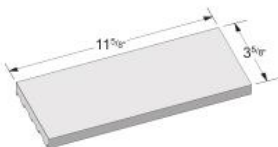

# METROBRICK® SIZES

**Modular**  
2 1/4" x 7 5/8"

**Modular Corner**  
2 1/4" x 3 5/8" x 7 5/8"

**Modular Edge Cap**  
2 1/4" x 3 5/8" x 7 5/8"

**135° Modular Corner**  
2 1/4" x 3 5/8" x 7 5/8"

**Norman**  
2 1/4" x 11 5/8"

**Norman Corner**  
2 1/4" x 3 5/8" x 11 5/8"

**Norman Edge Cap**  
3 5/8" x 2 1/4" x 11 5/8"

**Utility**  
3 5/8" x 11 5/8"

**Utility Corner**  
3 5/8" x 3 5/8" x 11 5/8"

**Utility Edge Cap**  
3 5/8" x 3 5/8" x 11 5/8"