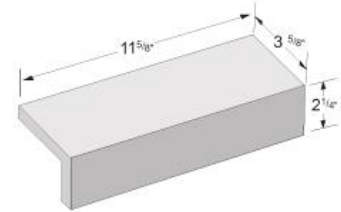

# METROBRICK® SIZES

**Modular**  
2 1/4" x 7 5/8"

**Modular Corner**  
2 1/4" x 3 5/8" x 7 5/8"

**Modular Edge Cap**  
2 1/4" x 3 5/8" x 7 5/8"

**135° Modular Corner**  
2 1/4" x 3 5/8" x 7 5/8"

**Norman**  
2 1/4" x 11 5/8"

**Norman Corner**  
2 1/4" x 3 5/8" x 11 5/8"

**Norman Edge Cap**  
3 5/8" x 2 1/4" x 11 5/8"

**Utility**  
3 5/8" x 11 5/8"

**Utility Corner**  
3 5/8" x 3 5/8" x 11 5/8"

**Utility Edge Cap**  
3 5/8" x 3 5/8" x 11 5/8"