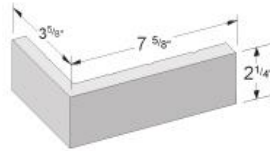

# METROBRICK® SIZES

**Modular**  
2 1/4" x 7 5/8"

**Modular Corner**  
2 1/4" x 3 5/8" x 7 5/8"

**Modular Edge Cap**  
2 1/4" x 3 5/8" x 7 5/8"

**135° Modular Corner**  
2 1/4" x 3 5/8" x 7 5/8"

**Norman**  
2 1/4" x 11 5/8"

**Norman Corner**  
2 1/4" x 3 5/8" x 11 5/8"

**Norman Edge Cap**  
3 5/8" x 2 1/4" x 11 5/8"

**Utility**  
3 5/8" x 11 5/8"

**Utility Corner**  
3 5/8" x 3 5/8" x 11 5/8"

**Utility Edge Cap**  
3 5/8" x 3 5/8" x 11 5/8"