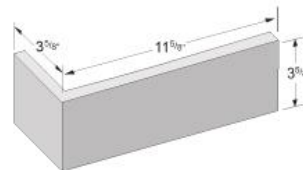

# METROBRICK® SIZES

**Modular**  
2 1/4" x 7 5/8"

**Modular Corner**  
2 1/4" x 3 5/8" x 7 5/8"

**Modular Edge Cap**  
2 1/4" x 3 5/8" x 7 5/8"

**135° Modular Corner**  
2 1/4" x 3 5/8" x 7 5/8"

**Norman**  
2 1/4" x 11 5/8"

**Norman Corner**  
2 1/4" x 3 5/8" x 11 5/8"

**Norman Edge Cap**  
3 5/8" x 2 1/4" x 11 5/8"

**Utility**  
3 5/8" x 11 5/8"

**Utility Corner**  
3 5/8" x 3 5/8" x 11 5/8"

**Utility Edge Cap**  
3 5/8" x 3 5/8" x 11 5/8"